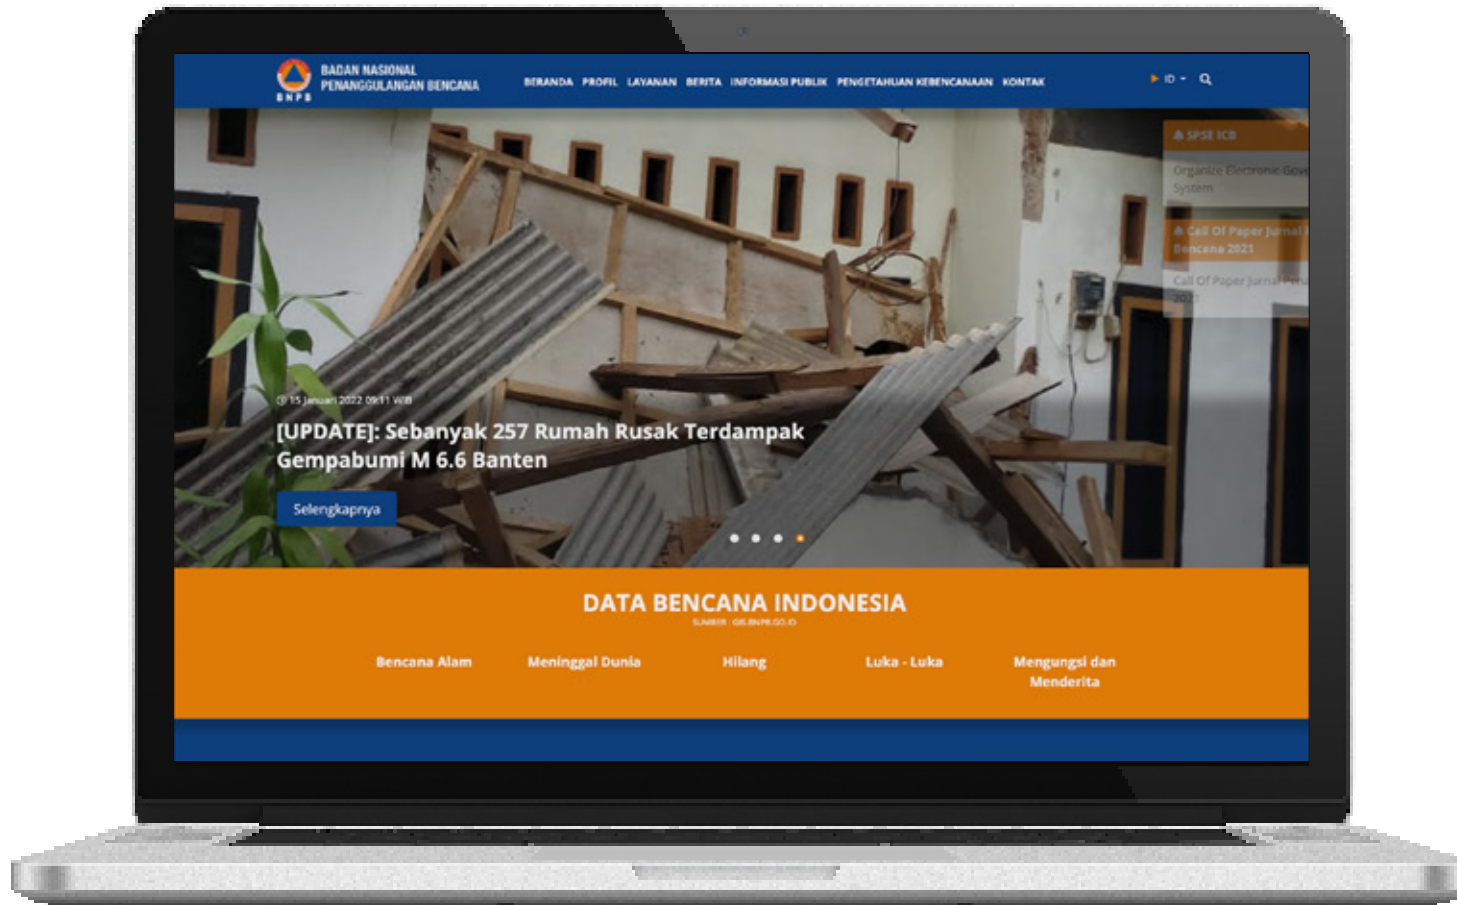

BNPB - BADAN NASIONAL PENANGGULANGAN BENCANA

WEB AND MOBILE APPS / WEB DESIGN & DEVELOPMENT